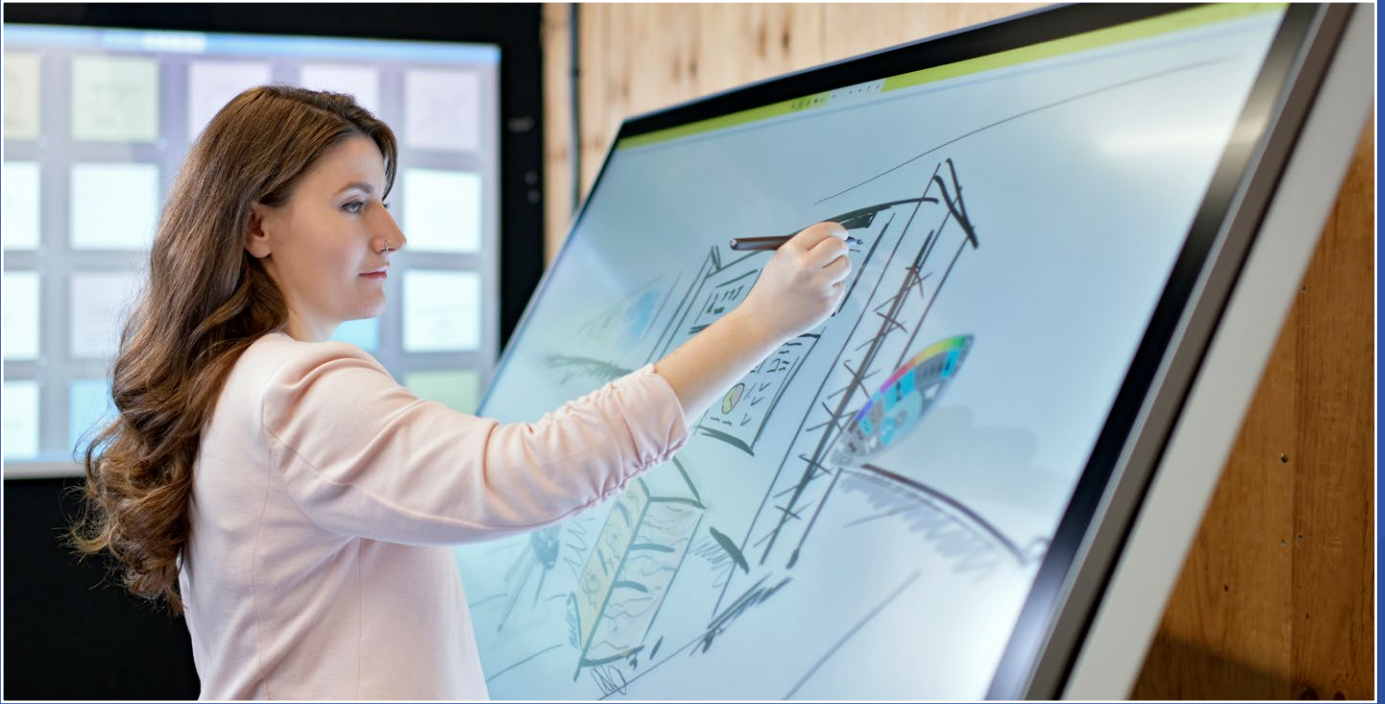

SYSTEM REQUIREMENTS

PERSONAL EDITION

- Tablet / laptop or PC with touch-screen
- Windows 10
- CPU: i5, 1.9 GHz or better recommended
- Active stylus highly recommended

DISPLAY EDITION

- Large interactive display (32" - 100")
- Windows 10
- CPU i7, 2.5 GHz or better recommended
- Active stylus highly recommended

WALL EDITION

- Hoylu Huddlewall Solution
- Windows 7 or Windows 10
- CPU: i7, 3.0 GHz or better recommended
- GPU: Quadro M4000 or better recommended